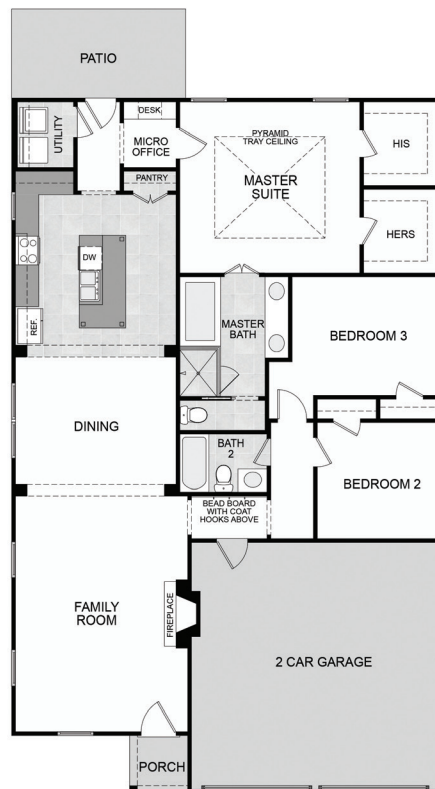

The Bradford II

Brooke's Crossing • Trussville, Alabama

Home Information

Base Price: \$217,900

2,139 Square Feet (incl. garage)

3 Bedrooms

2 Bathrooms

1-Story

2-Car Garage

A Tower Homes Community

**The renderings and floor plans above are artistic concepts.*

Details and deminsions may vary, as well as standard and optional features. Such information, including the stated price is subject to change.