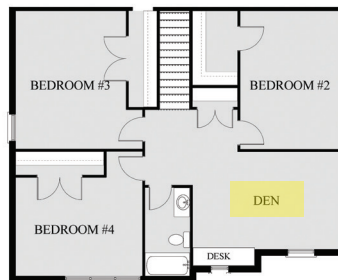

The Burgess II

Brooke's Crossing • Trussville, Alabama

Home Information

Base Price: \$252,900

2,813 Square Feet (incl. garage)

4 Bedrooms

2.5 Bathrooms

2-Stories

2-Car Garage

(5th bedroom & bath available)

First Floor

Second Floor (Option 1)

Second Floor (Option 2)

A Tower Homes Community

**The renderings and floor plans above are artistic concepts.*

Details and deminsions may vary, as well as standard and optional features. Such information, including the stated price is subject to change.