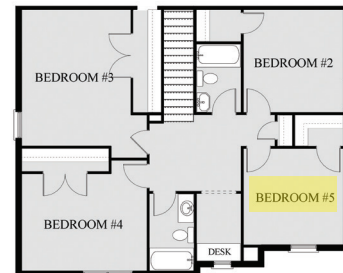

The Burgess II

Brooke's Crossing • Trussville, Alabama

Home Information

Base Price: \$252,900

2,813 Square Feet (incl. garage)

4 Bedrooms

2.5 Bathrooms

2-Stories

2-Car Garage

(5th bedroom & bath available)

First Floor

Second Floor (Option 1)

Second Floor (Option 2)

A Tower Homes Community

**The renderings and floor plans above are artistic concepts.*

Details and deminsions may vary, as well as standard and optional features. Such information, including the stated price is subject to change.