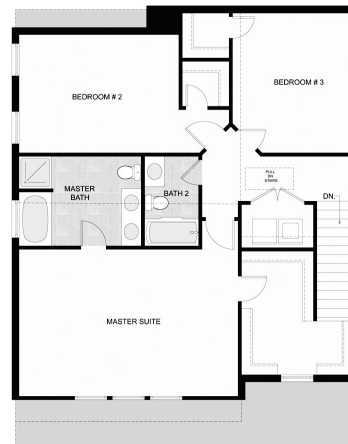

The Lochridge

Brooke's Crossing • Trussville, Alabama

Home Information

Base Price: \$244,900

2,275 Square Feet (incl. garage)

3 Bedrooms

2.5 Bathrooms

2-Stories

2-Car Garage

First Floor

Second Floor

A Tower Homes Community

**The renderings and floor plans above are artistic concepts.*

Details and dimensions may vary, as well as standard and optional features. Such information, including the stated price is subject to change.