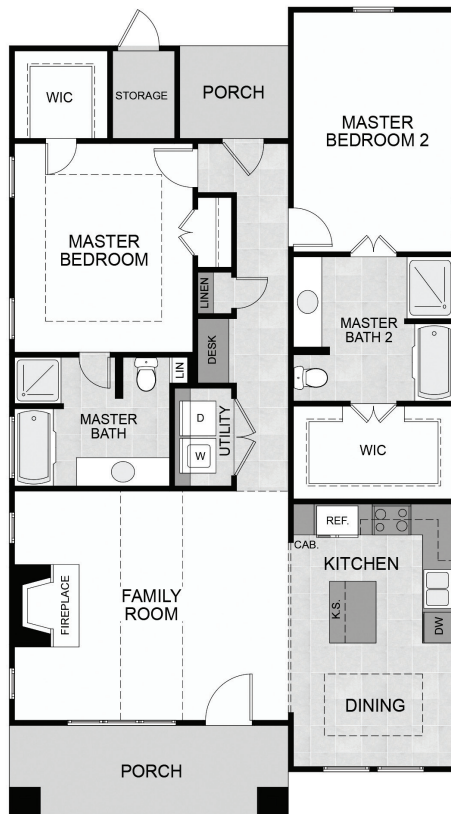

The Gladstone

Montevallo Park • Irondale, Alabama

Home Information

Base Price: \$179,900

1,268 Square Feet

2 Master Suites

2 Master Baths

1-Story

**The renderings and floor plans above are artistic concepts.*

Details and deminsions may vary, as well as standard and optional features. Such information, including the stated price is subject to change.