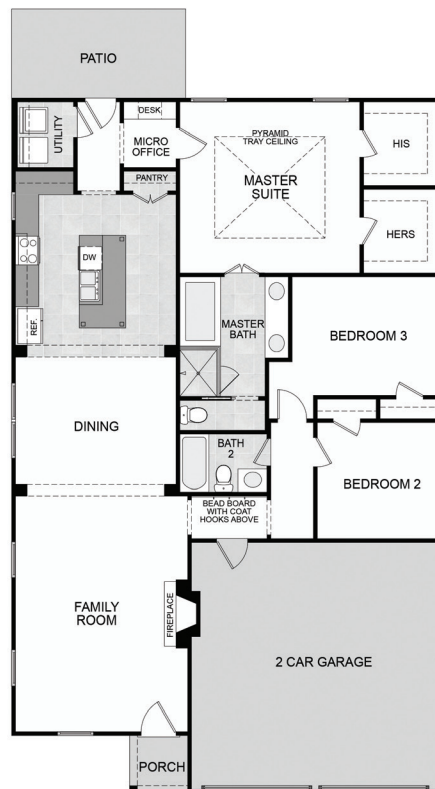

The Bradford

Rosser Farms • McCalla, Alabama

Home Information

Base Price: \$212,900

2,139 Square Feet (incl. garage)

3 Bedrooms

2 Bathrooms

1-Story

2-Car Garage

**The renderings and floor plans above are artistic concepts.*

Details and deminsions may vary, as well as standard and optional features. Such information, including the stated price is subject to change.