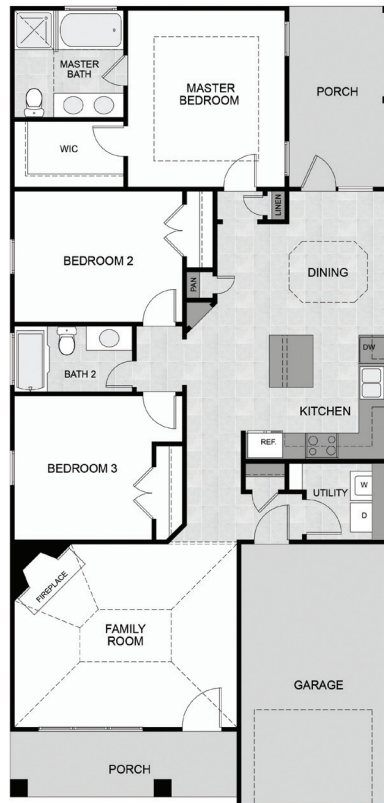

The Wildwood II

Montevallo Park • Irondale, Alabama

Home Information

Base Price: \$199,966

1,336 Square Feet (not incl. garage)

3 Bedrooms

2 Bathrooms

1-Story

1-Car Garage

**The renderings and floor plans above are artistic concepts.*

Details and deminsions may vary, as well as standard and optional features. Such information, including the stated price is subject to change.